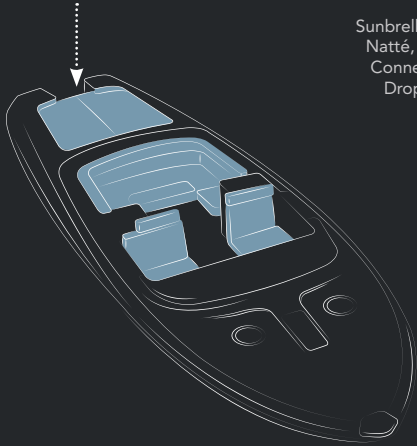

RECOMMENDED USES

APPLICATIONS RECOMMANDÉES

Sunbrella Solids & Stripes, Sunbrella Natté, Sunbrella Bengali, Sunbrella Terry, Sunbrella Connect, Sunbrella Trail, Sunbrella Drops, Sunbrella Rush, Sunbrella Reef, Sunbrella Maze, Sunbrella Horizon

Sunbrella Solids & Stripes, Sunbrella Natté, Sunbrella Bengali, Sunbrella Connect, Sunbrella Trail, Sunbrella Drops, Sunbrella Rush, Sunbrella Reef, Sunbrella Maze

Sunbrella Blinds & Curtains, Sunbrella Solids & Stripes, Sunbrella Natté, Sunbrella Bengali, Sunbrella Connect, Sunbrella Trail, Sunbrella Drops, Sunbrella Rush